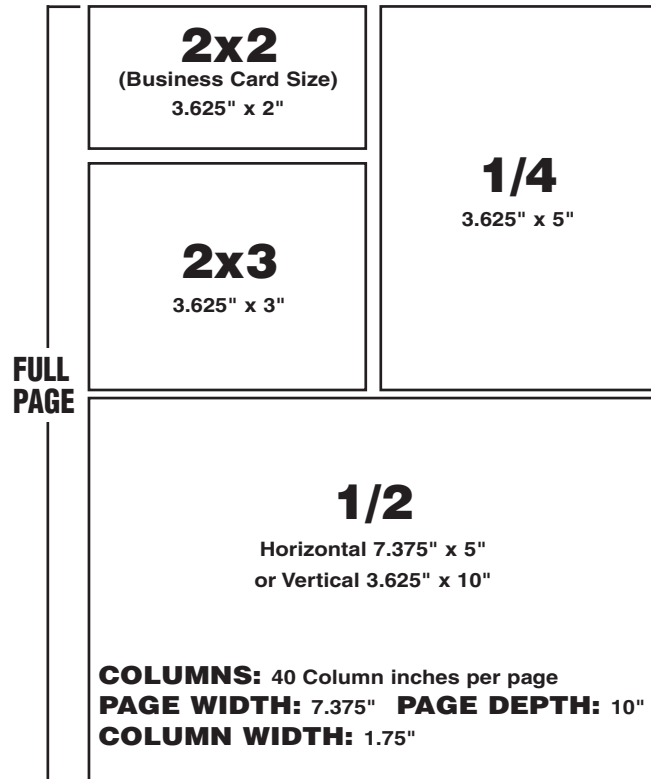

DISCOUNT POLICY

(Minimum Size 2x2)
10% for 7 consecutive weeks
(contracted in advance)
20% for Annual Discount (every week) Payable in Advance
Excludes Covers & page 2, 3 & 5

Minimum ad size: 1 column x 2 inches